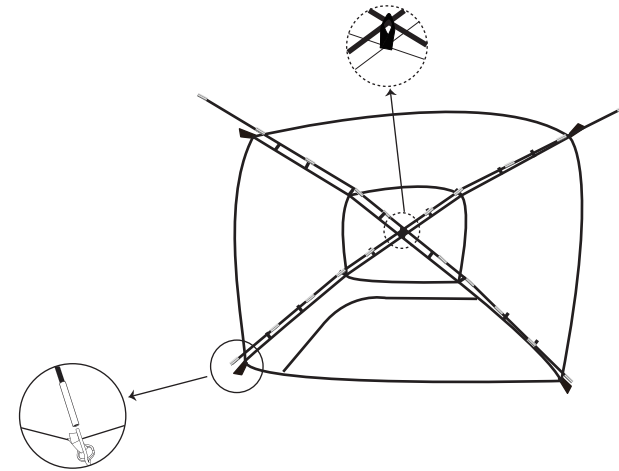

SET UP INSTRUCTION FOR CABINA II

Flysheet

Fiberglass Pole x2pcs

Plastic Peg x 8pcs

Guy rope x4pcs

①

②

③