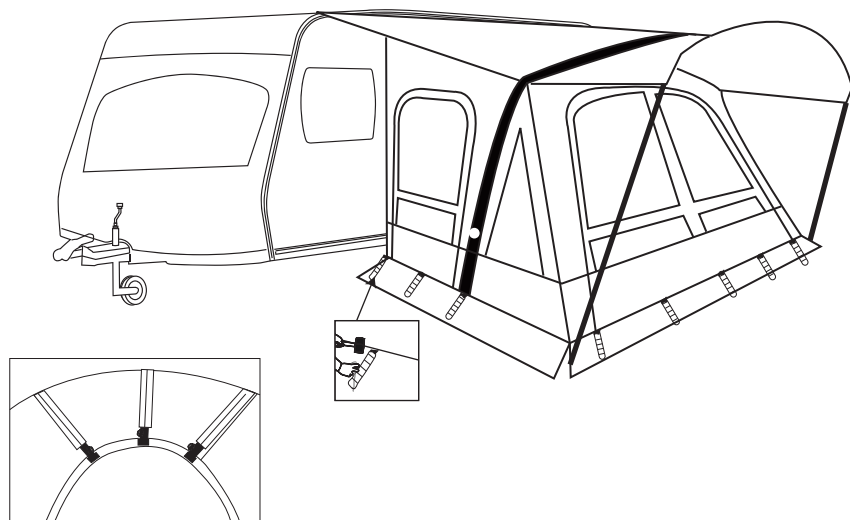

SET UP INSTRUCTION FOR ALICE

a.i.r
tech
air inflation raising

①

②

③

④