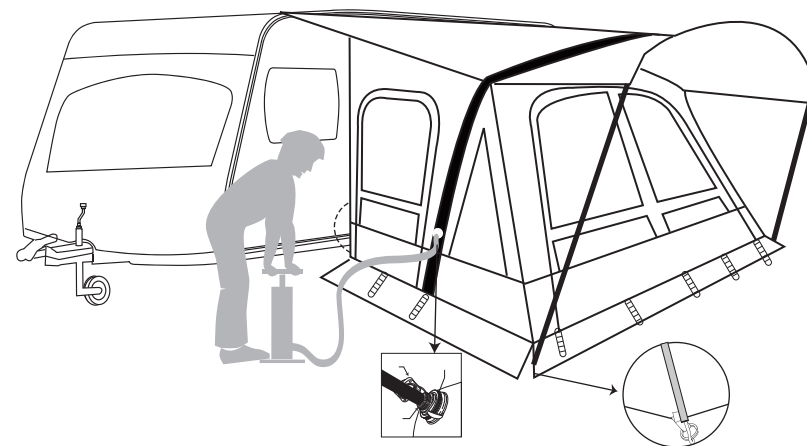

SET UP INSTRUCTION FOR ALICE

a.i.r
tech
air inflation raising

①

②

③

④