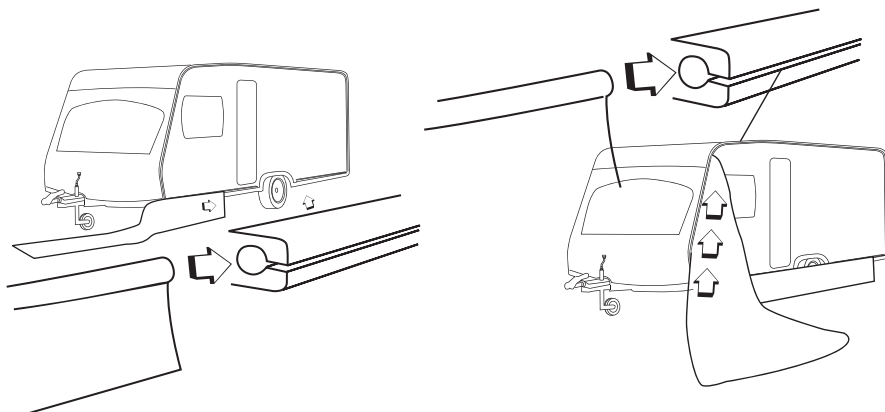

SET UP INSTRUCTION FOR ALICE

a.i.r
tech
air inflation raising

①